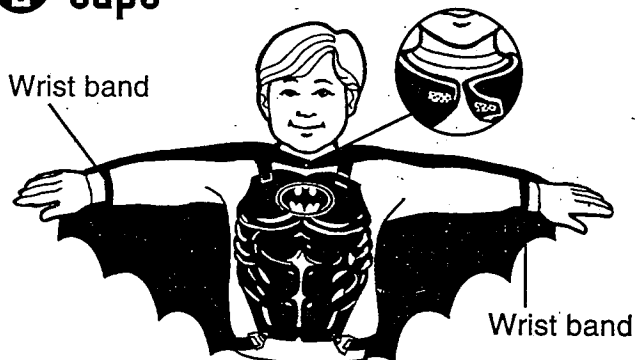

BATMAN[®] Armor Set

INSTRUCTIONS

1 Chest Plate

Thread neck strap through chest plate as shown.

Slide buckle to adjust strap around neck.

Apply large label to front of chest plate.

Strap goes around waist and attaches to the front. Slide buckle to adjust.

CAUTION-FOR PLAY ONLY:
Chest plate is not protective

2 Cape

Fastener holds cape around neck.

CAUTION-FOR PLAY ONLY: Cape does not enable user to fly

3 Mask

Adjust straps to fit by putting pegs into holes.

CAUTION-FOR PLAY ONLY: Mask is not protective