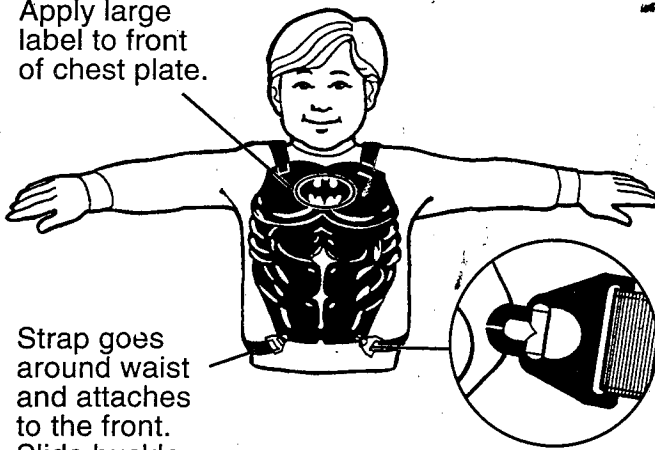

BATMAN[®] Armor Set

INSTRUCTIONS

1 Chest Plate

Thread neck strap through chest plate as shown.

Slide buckle to adjust strap around neck.

Apply large label to front of chest plate.

Strap goes around waist and attaches to the front. Slide buckle to adjust.

CAUTION-FOR PLAY ONLY:
Chest plate is not protective

2 Cape

Fastener holds cape around neck.

CAUTION-FOR PLAY ONLY: Cape does not enable user to fly

3 Mask

Adjust straps to fit by putting pegs into holes.

CAUTION-FOR PLAY ONLY: Mask is not protective