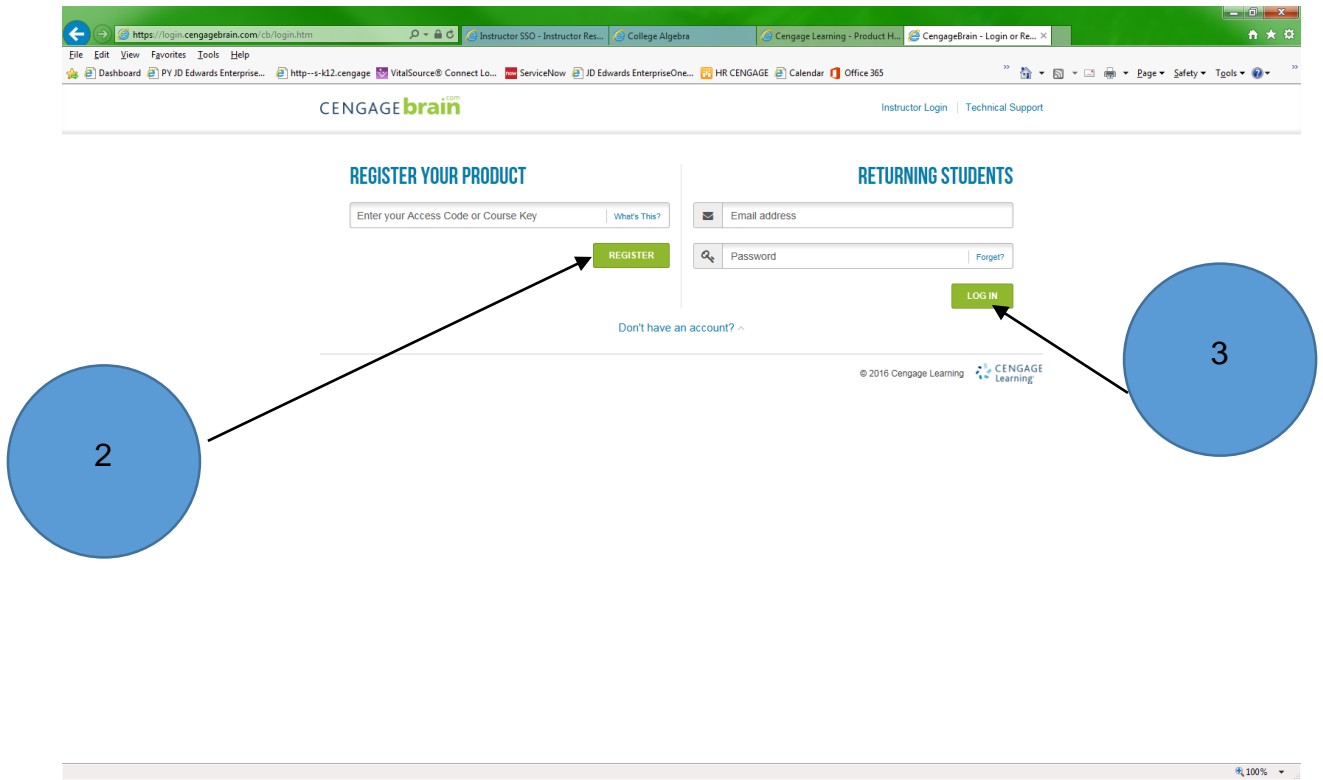

How to access your Coursemate course

Registration

1. Log into www.cengagebrain.com and go to "register a product" in the upper right corner.
2. If you do not have a CengageBrain SSO account, you will need to register for an account. (see illustration below)
3. If you are an existing user, you should enter your credentials to access the site. (see illustration below)

4. Once you've established your account, **or** logged in with your existing credentials. You now need to register the code(s) provided by your instructor. You will have two codes. An enterprise license code and a course key. The enterprise license code will be entered first in the area shown in the illustration below.

The screenshot shows the CengageBrain user interface. At the top, there is a navigation bar with the CengageBrain logo and a search bar. Below this, the 'My Home' section is displayed. On the left, under 'My Courses & Materials', there are two course listings: 'Precision Machining Technology, 2nd Edition' and 'American Pageant, AP® Edition, 16th Edition'. To the right, there is a 'Have Another Product to Register?' section with a text input field and a 'Register' button. A blue circle with the number '4' is positioned to the left of the 'Register' button, with an arrow pointing from the circle to the button. Below the 'Register' button, there is a 'Support: Need help?' section with links for 'FAQs' and 'Support'.