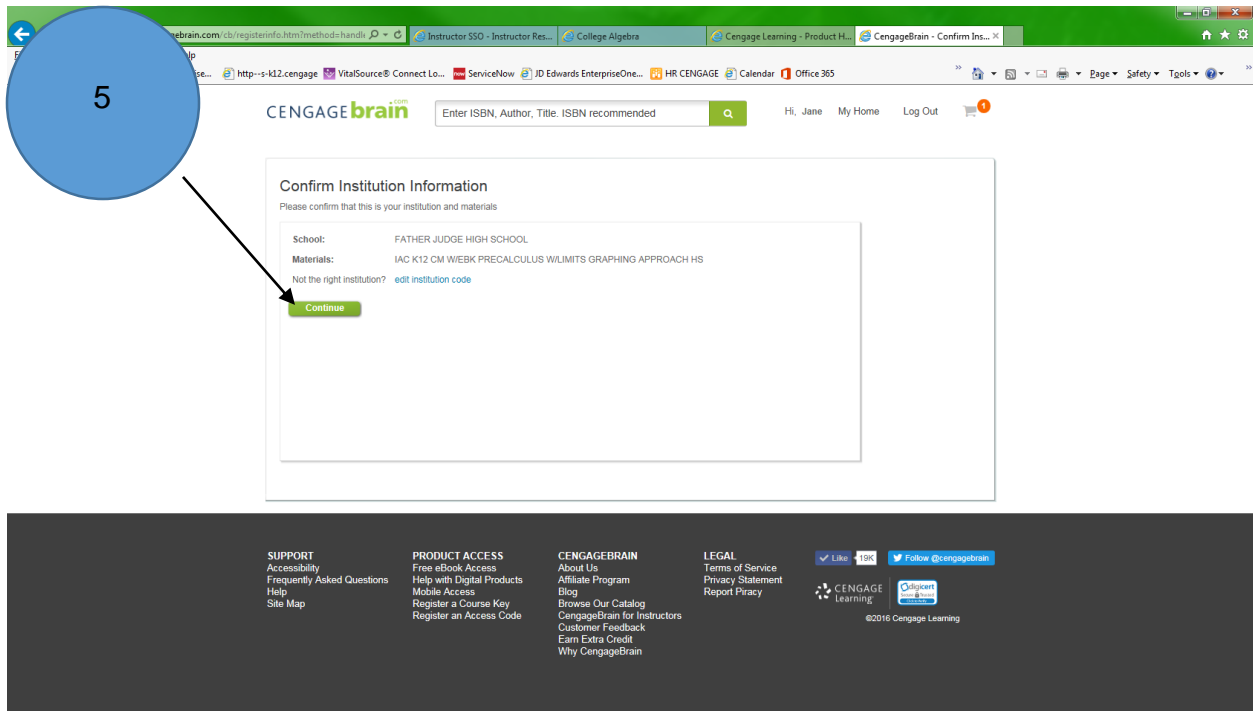

6. You should now see the product listed on your “My home” page.

Click “open” to enroll in your course by entering the course key your instructor also provided.

DISREGARD ANY PAY OR ACCESS CODE REFERENCES