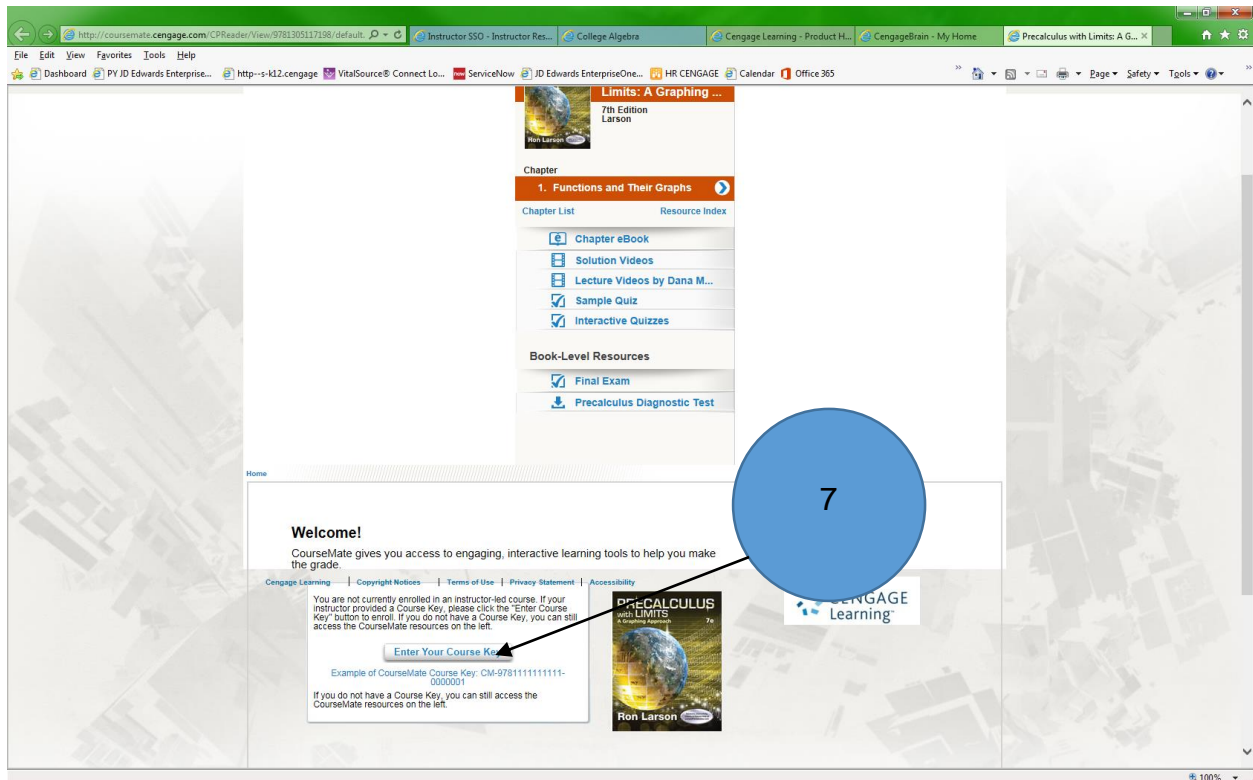

Find Product with Free Access

LUVU JOIN THE CENGAGE SOLAR... \$11

EARN CASH

6

7. In the lower left corner they should see “enter your course key”

You enter the course key your instructor provided for the course. The code will look similar to this example